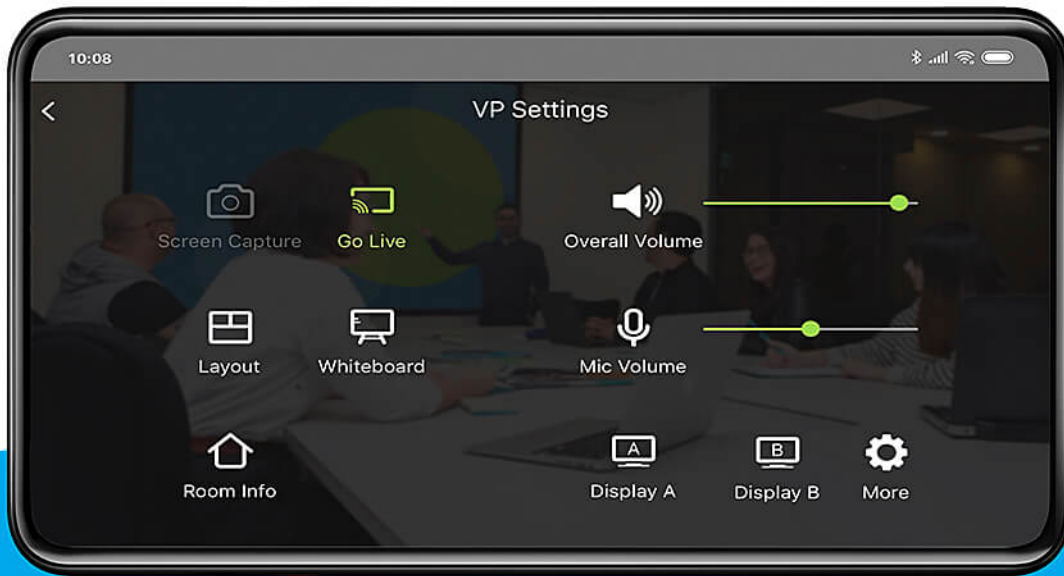

Chat Room Messaging

Instantly chat or send files to all meeting participants to enhance interaction and information sharing and ensure that everyone is on the same page.

Intuitive Control

Set layouts, switch sources, control audio and more.

Talk to Our Experts

If you prefer to have ATEN contact you, please complete the form and a representative will be in touch with you shortly

Features

The ATEN Video Presentation Control App is a free mobile app that supports iOS and Android operating systems. It provides direct and easy access to collaborate and control meeting presentations directly from one's mobile device.

- **Multiple Login Options**

- Auto scan the local network for devices or use the QR code/room code to log in.

- **Bi-directional Wireless Streaming**

- Stream presentation content from your mobile device with ease or 'Go Live' to share content to participants located elsewhere.

- **Quad View with Auto Layout**

- Shows up to 4 streamed-in sources and dynamically adjusts the screen layout per the number of sources.

- **Advanced Collaboration Features**

- White Board : take notes or make annotations on any file in real-time.
- Chat Room :allows participants to chat with each other or send files instantly.
- Easily Switch Video Sources: drag and drop to route multiple video sources to multiple displays effortlessly.
- Group Broadcasting : speak to remote participants using your own device.
- Intuitive Control : wrapped in an intuitive user interface, this app allows for audio stream controlling, layout setting, and more.